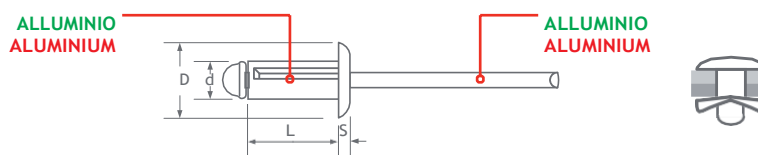

Trebulb  
Trebulb

ALLUMINIO / ALLUMINIO - Testa Tonda  
ALUMINIUM / ALUMINIUM - Dome Head

d mm.	L mm.	Codice Code	 mm.	 mm.	D mm.	S mm.			
<b>4,0</b>	13,6	BR04340136	1,0 - 3,0	ø4,2 - ø4,4	8,0	1,4	1000	600	5.500
	18,8	BR04340188	3,0 - 7,0						5.000
	24	BR0434024	5,0 - 11,0						4.000

d mm.	L mm.	Codice Code	 mm.	 mm.	D mm.	S mm.			
<b>4,8</b>	15,3	BR04348153	1,0 - 3,0	ø5,0 - ø5,2	9,2	1,6	1070	780	4.000
	20,5	BR04348205	3,0 - 9,0						3.500
	24,5	BR04348245	5,0 - 12,0						2.500

Su richiesta disponibile anche con testa larga.  
Available also in large head on request.